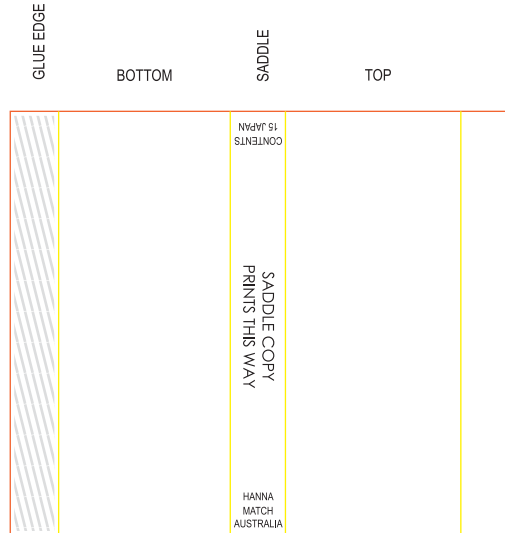

BX1TP Toothpick Box Template

56mm x 23mm x 7mm

Dieline - does not print ———

Fold/Crease - does not print ———