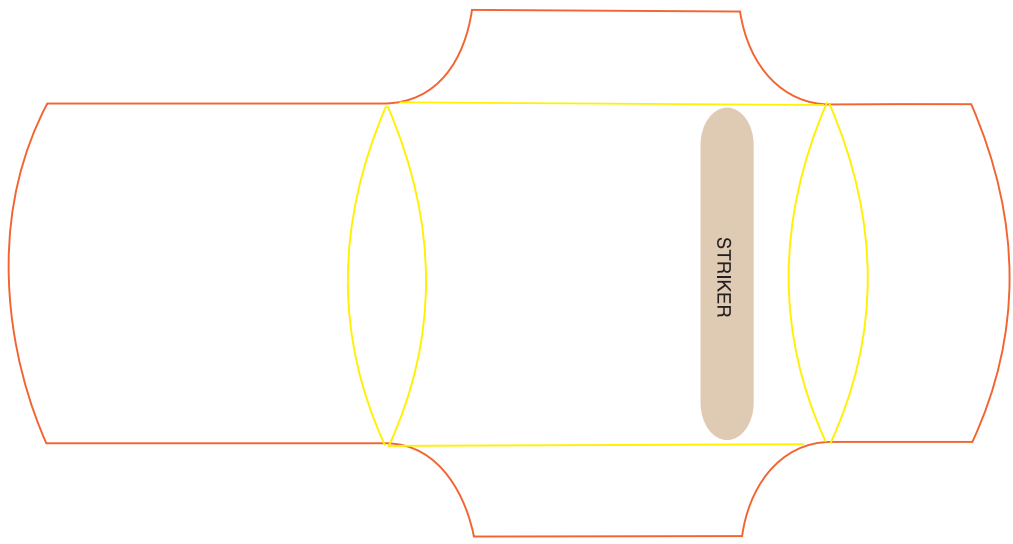

Pillow Pack Regular Match Box Template

61 mm x 60.5mm

Dieline - does not print ———

Fold/Crease - does not print ———