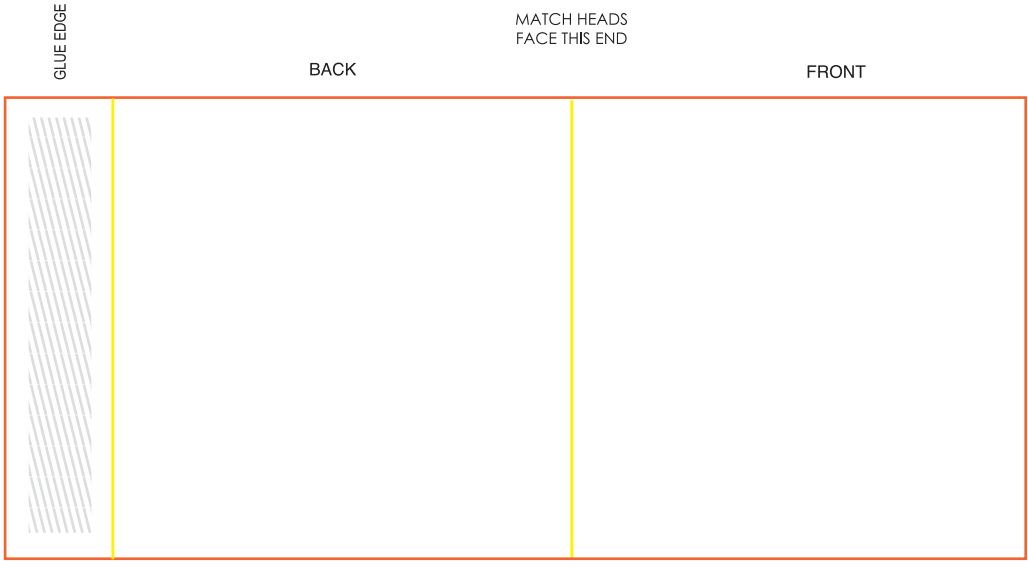

Pillow Pack Regular Match Box Template

61 mm x 60.5mm

Dieline - does not print ———

Fold/Crease - does not print ———