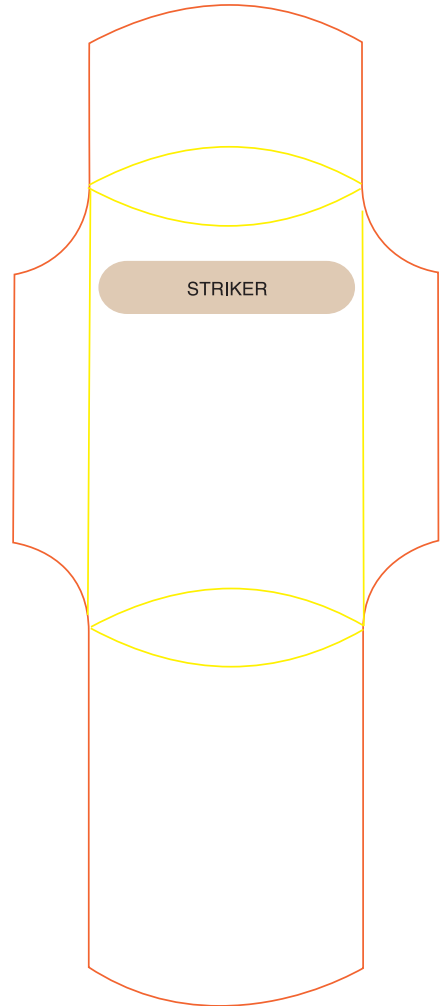

# Pillow Pack Mini Match Box Template

57mm x 44mm

## OUTER SLEEVE

## INSERT

MATCH HEADS  
FACE THIS END

Dieline - does not print ———

Fold/Crease - does not print ———