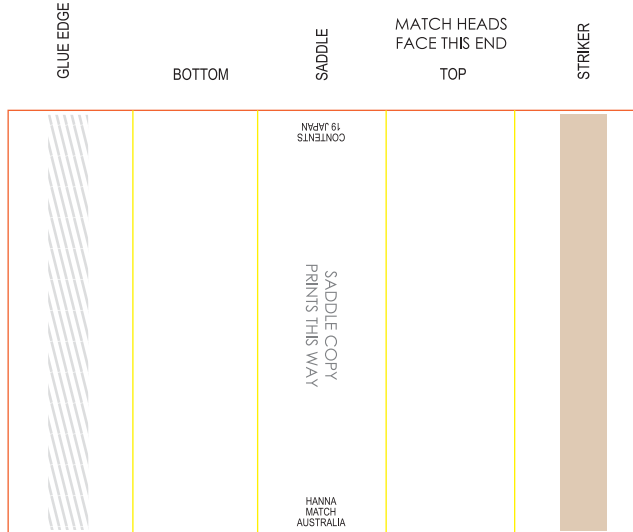

BX6 Match Box Template

56mm x 17mm x 17mm

Dieline - does not print ———

Fold/Crease - does not print ———