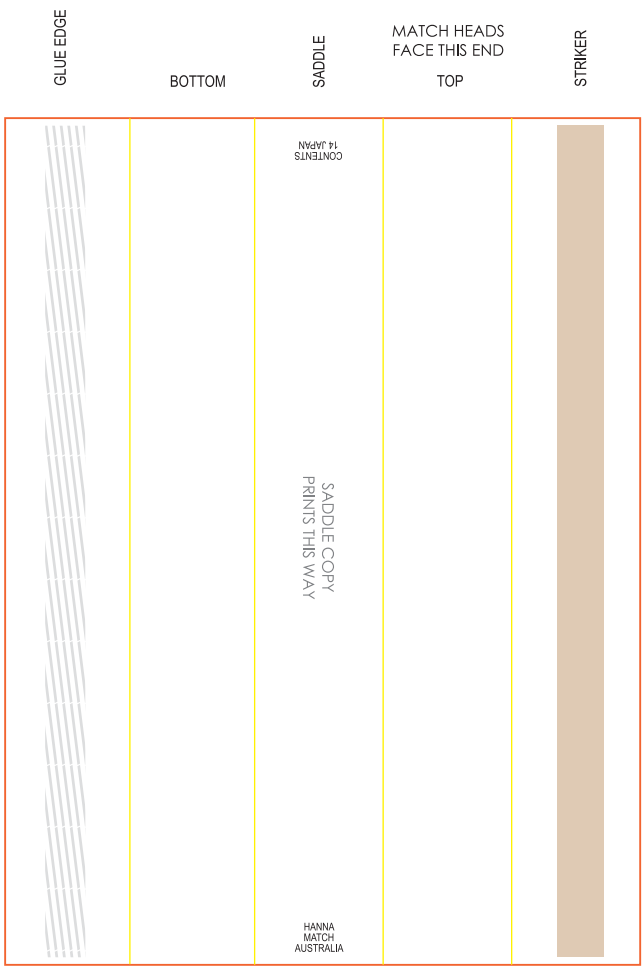

BX6 W Match Box Template

112mm x 17mm x 17mm

Dieline - does not print ———

Fold/Crease - does not print ———