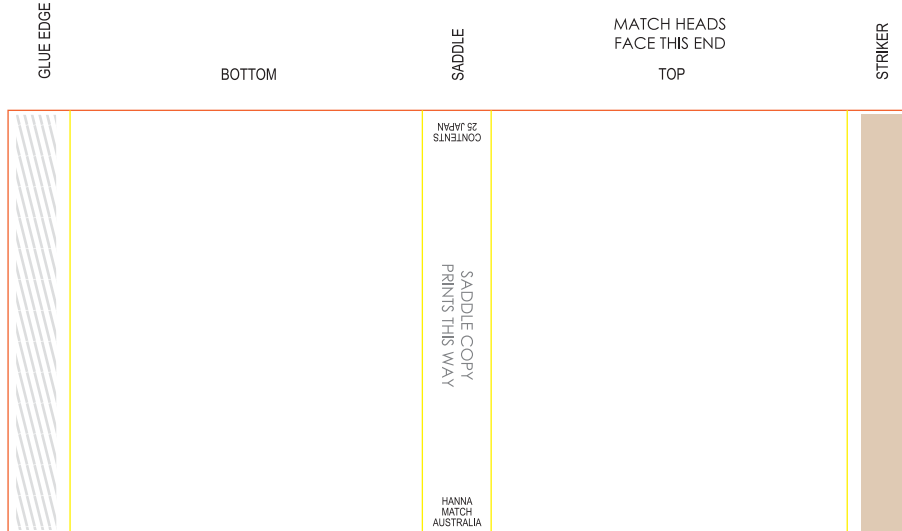

BX5 Match Box Template

56mm x 47mm x 9mm

Dieline - does not print ———

Fold/Crease - does not print ———