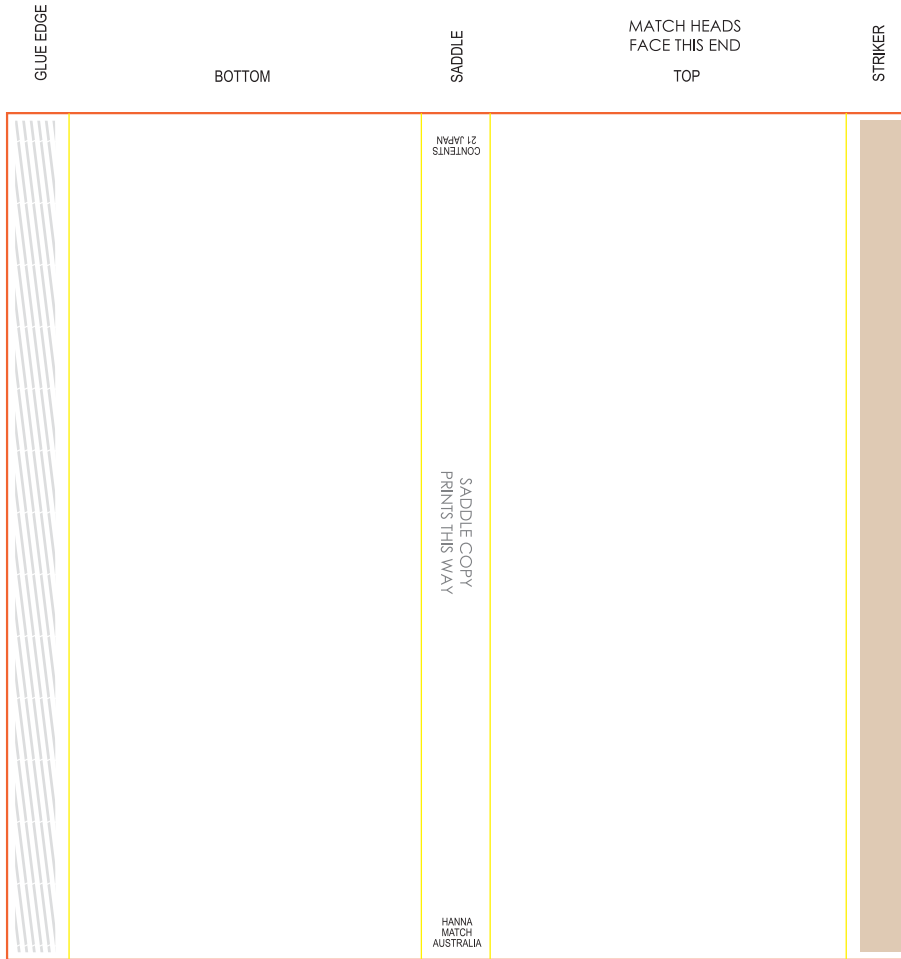

BX5 W Match Box Template

112mm x 47mm x 9mm

Dieline - does not print ———

Fold/Crease - does not print ———