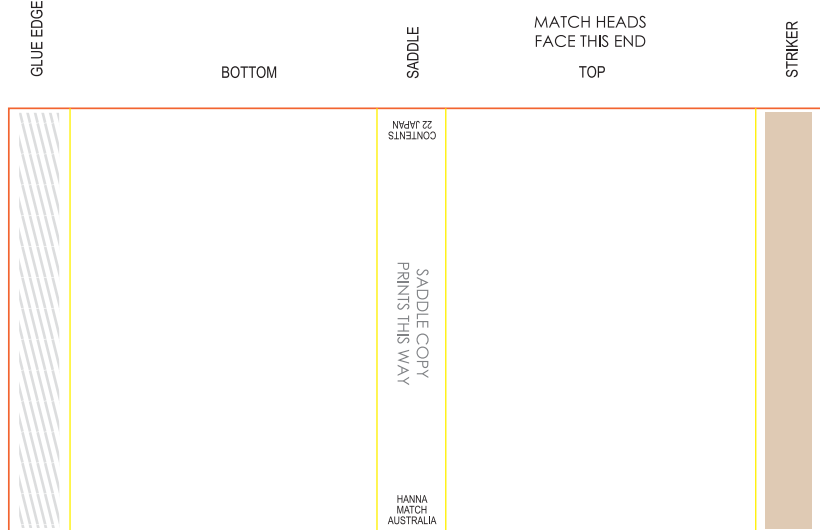

# BX4 Match Box Template

56mm x 41mm x 9mm

Dieline - does not print ———

Fold/Crease - does not print ———