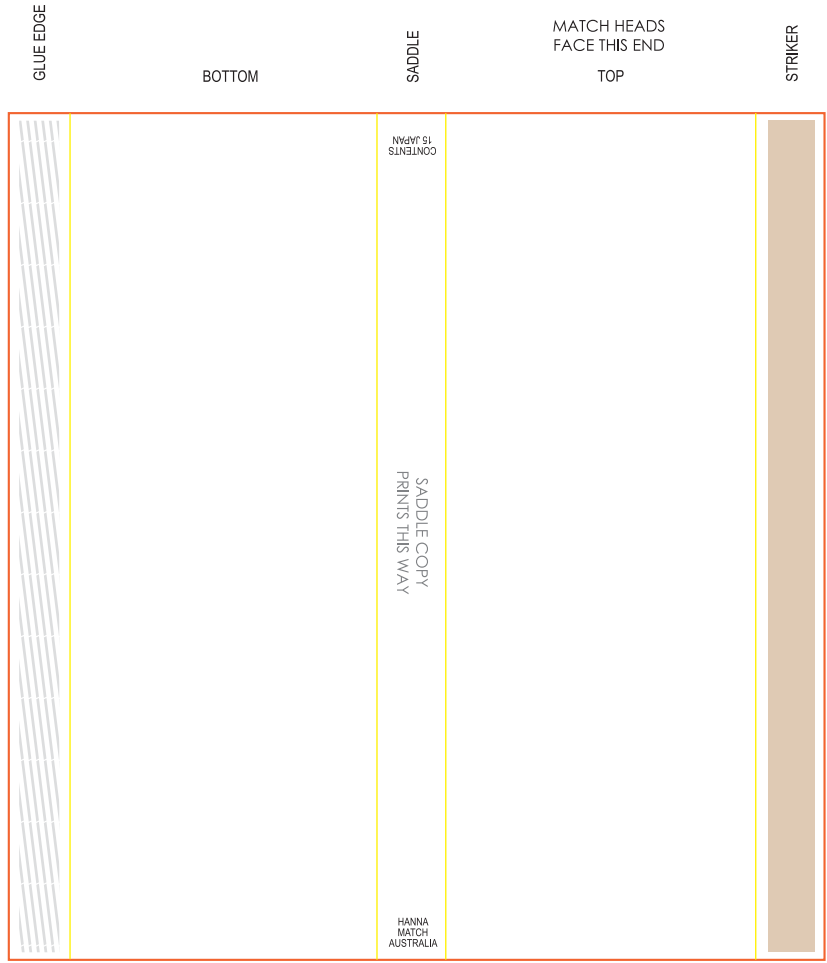

# BX4 W Match Box Template

112mm x 41mm x 9mm

Dieline - does not print ———  
Fold/Crease - does not print ———