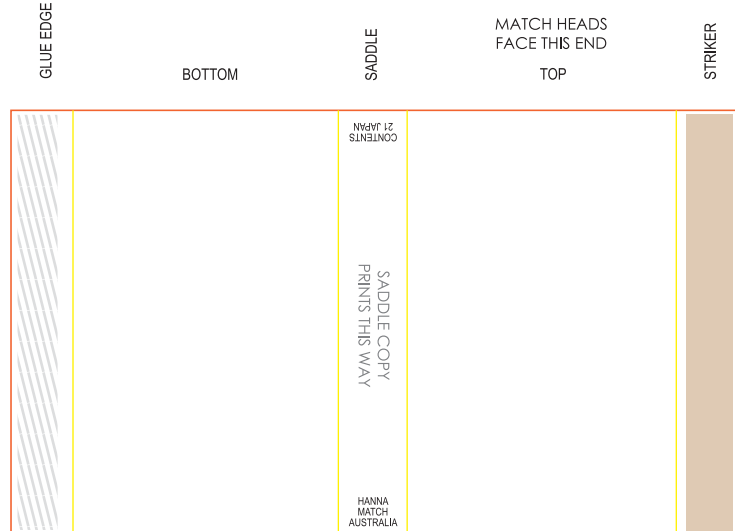

BX3 Match Box Template

56mm x 36mm x 9mm

Dieline - does not print ———

Fold/Crease - does not print ———