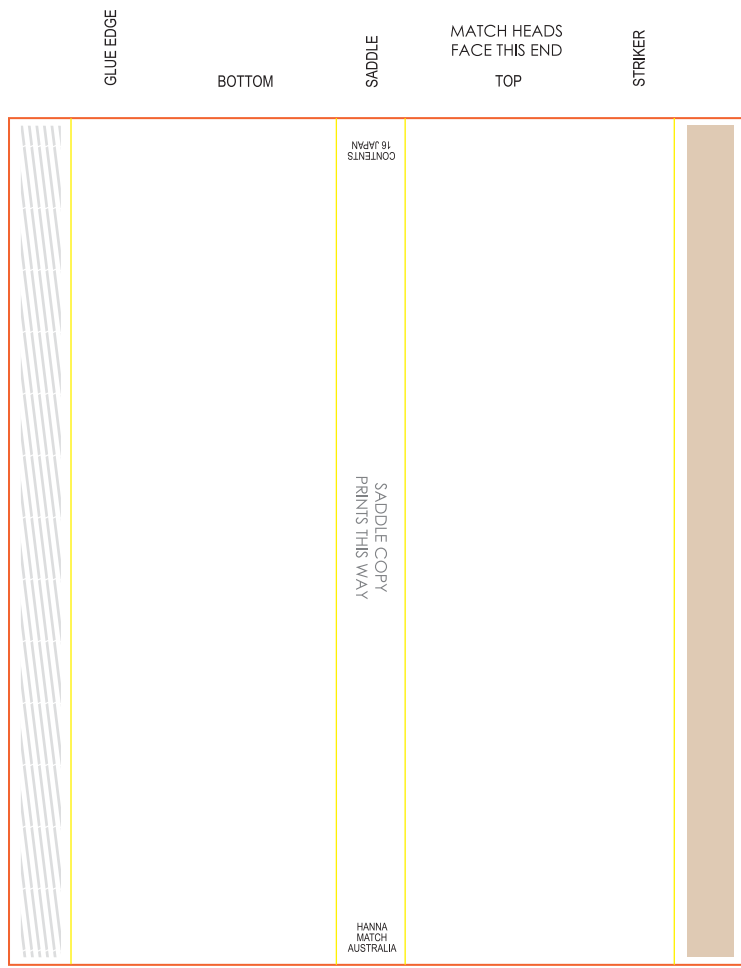

# BX3 W Match Box Template

112mm x 36mm x 9mm

Dieline - does not print ———  
Fold/Crease - does not print ———