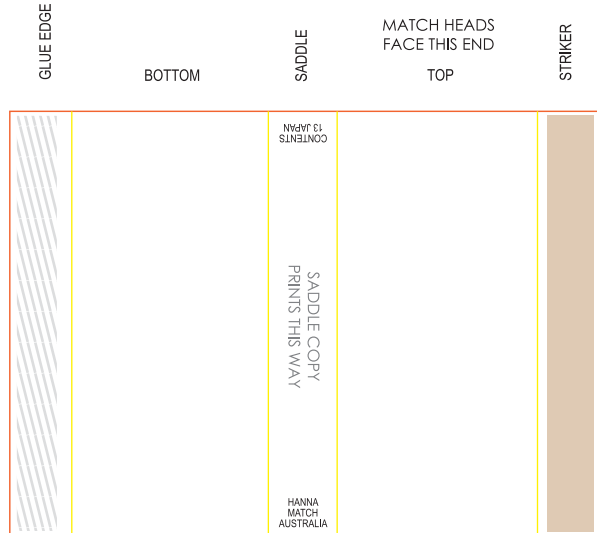

BX2 Match Box Template

56mm x 26mm x 9mm

Dieline - does not print ———

Fold/Crease - does not print ———