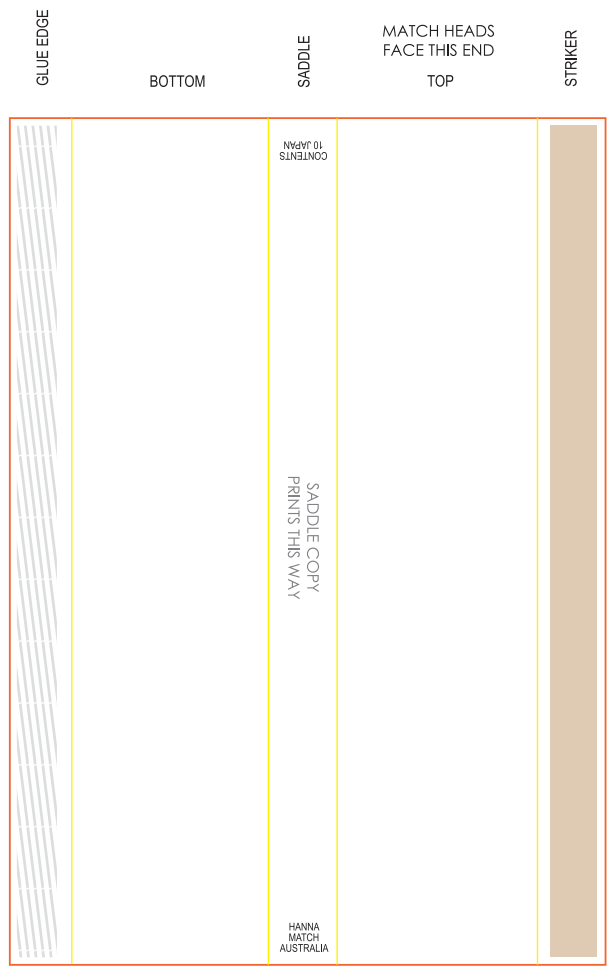

# BX2 W Match Box Template

112mm x 26mm x 9mm

Dieline - does not print ———

Fold/Crease - does not print ———