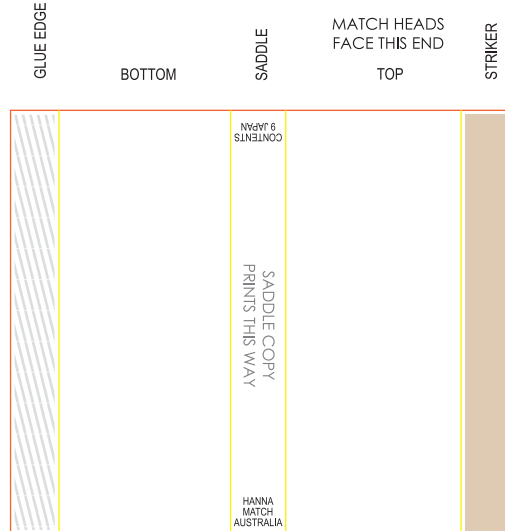

BX1 Match Box Template

56mm x 23mm x 7mm

Dieline - does not print ———

Fold/Crease - does not print ———