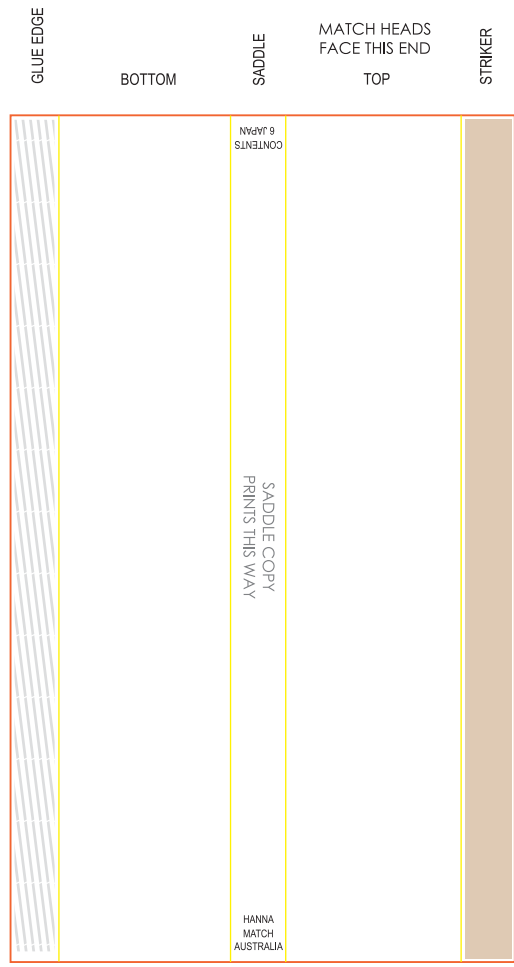

# BX1 W Match Box Template

112mm x 23mm x 7mm

Dieline - does not print ———

Fold/Crease - does not print ———