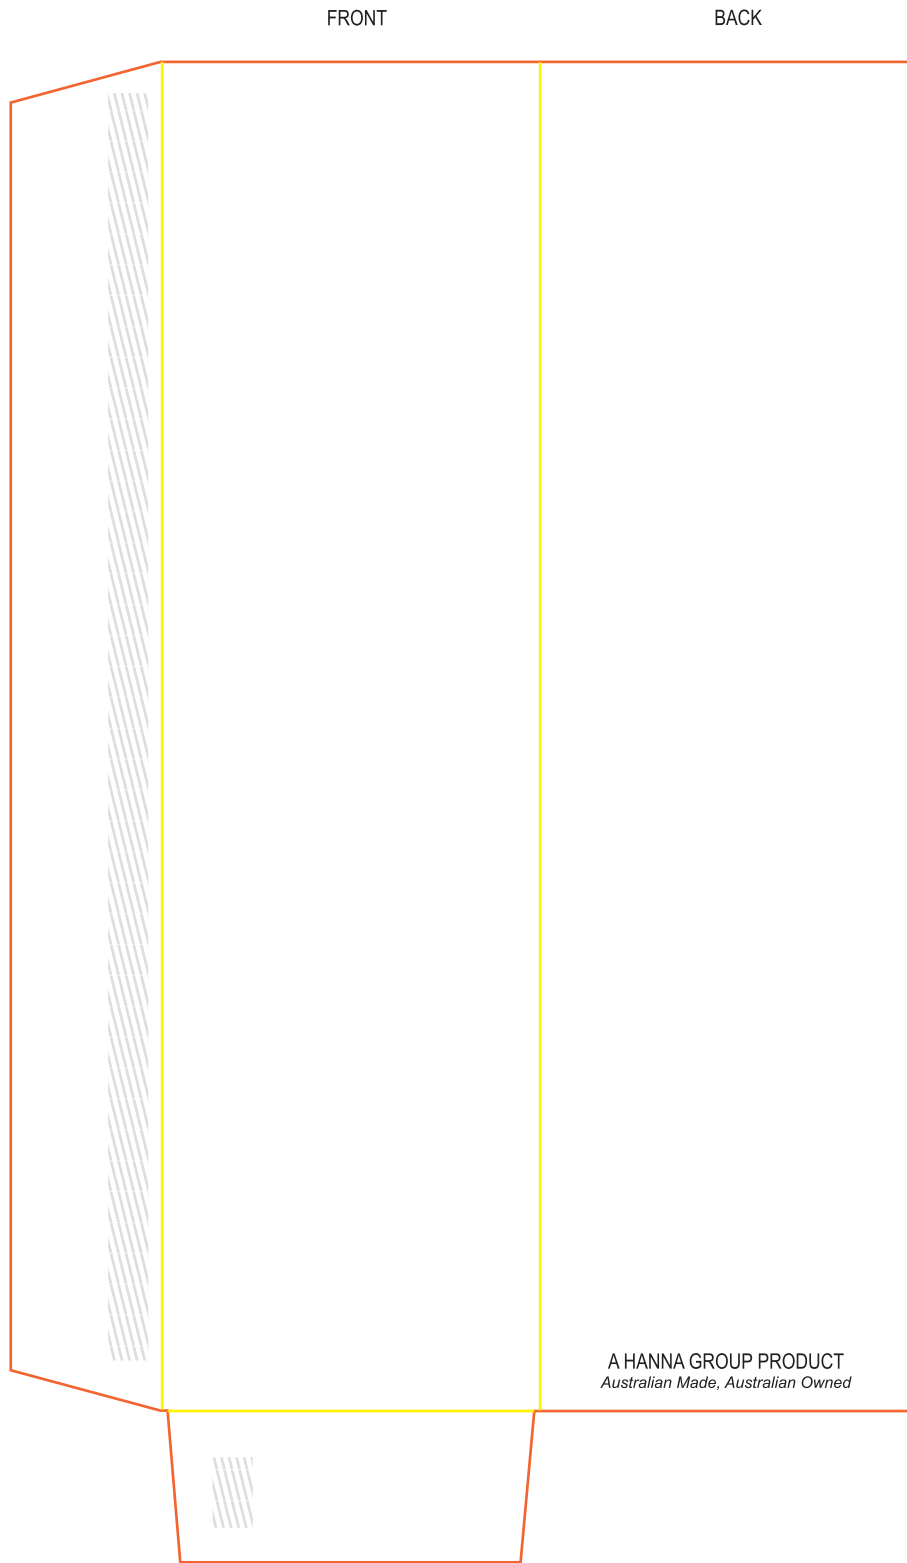

Cutlery Sleeve Straight Cut Template
180mm x 50mm

Glue edge

Dieline - does not print

Fold/Crease - does not print